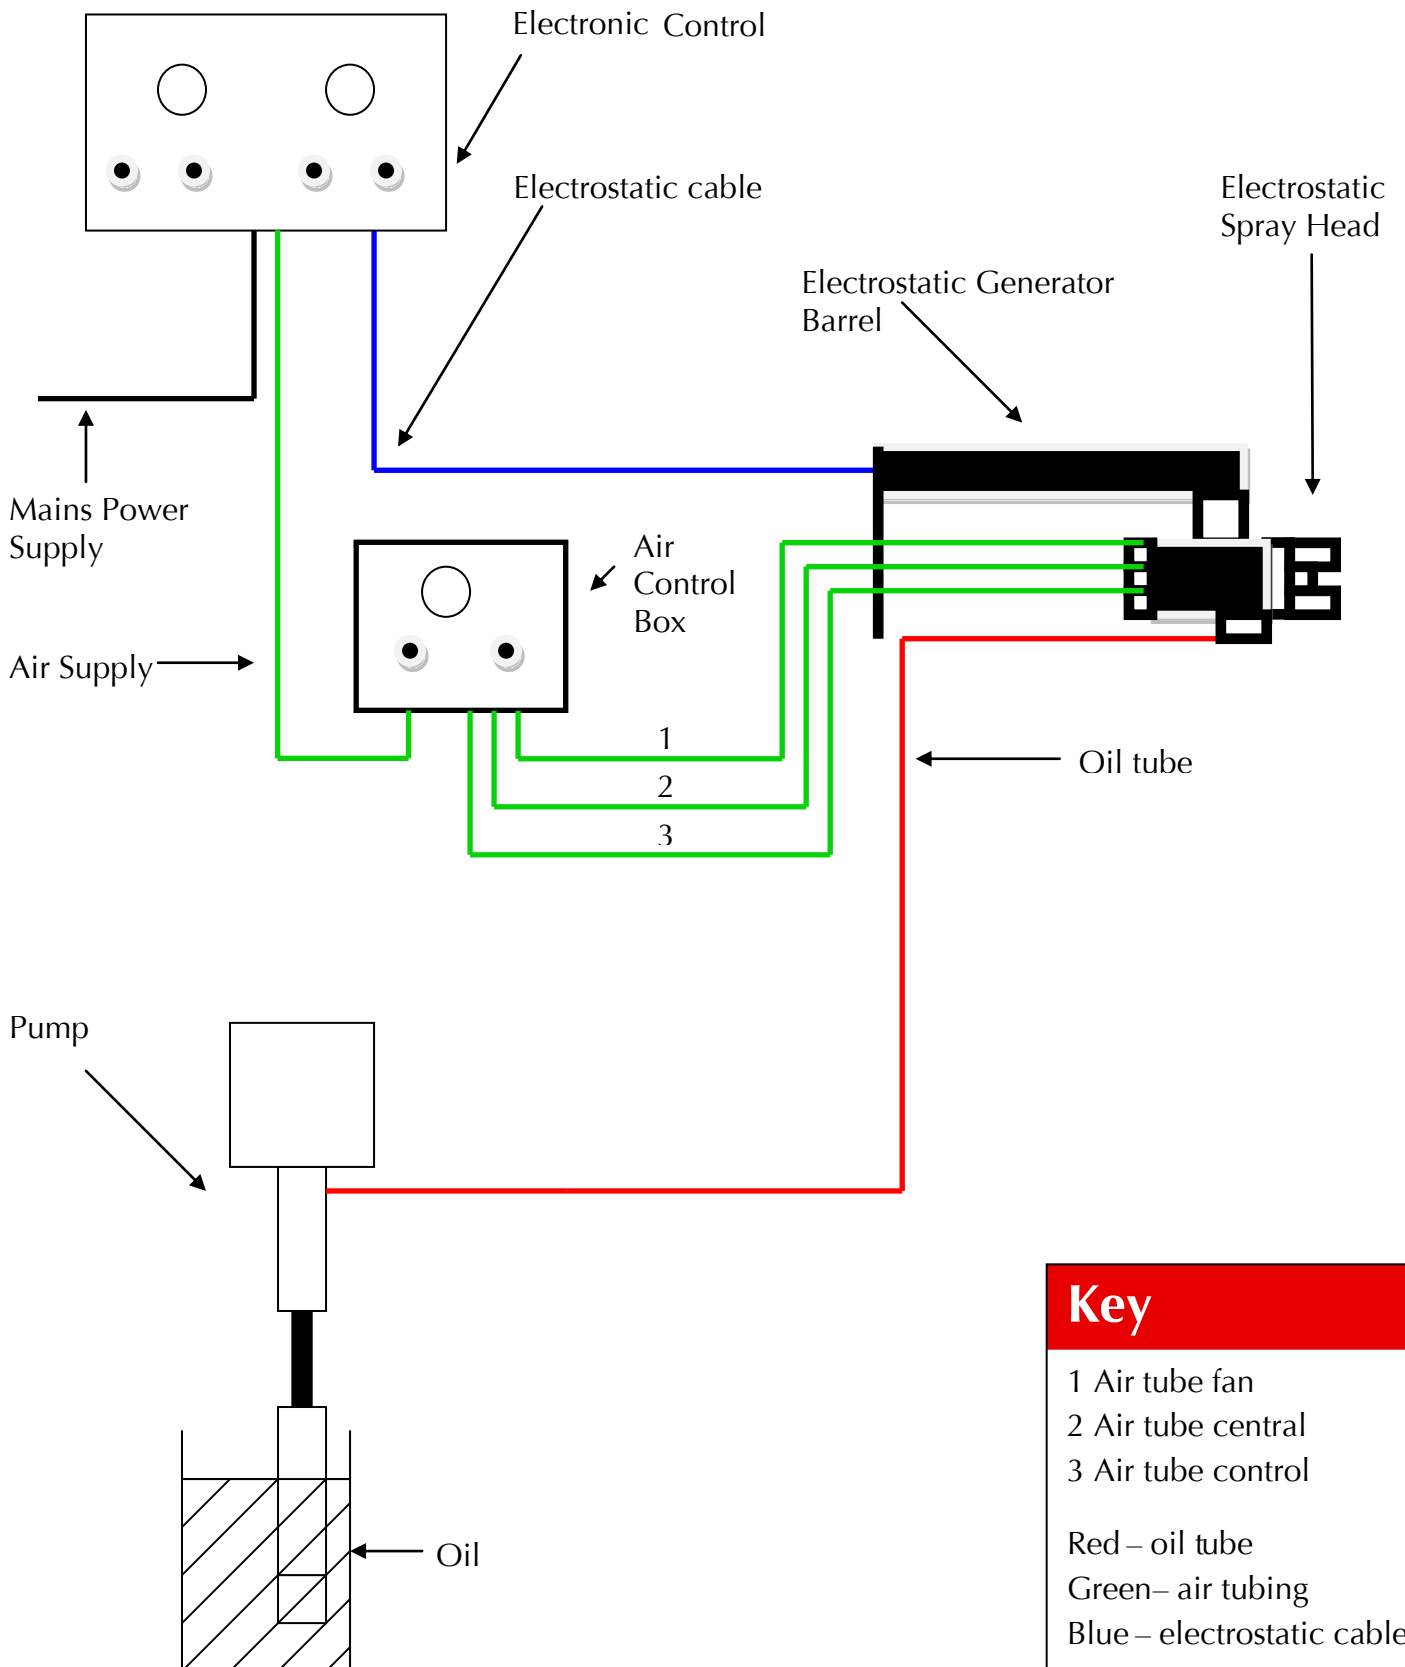

## Key

- 1 Air tube fan
- 2 Air tube central
- 3 Air tube control

Red – oil tube  
Green – air tubing  
Blue – electrostatic cable